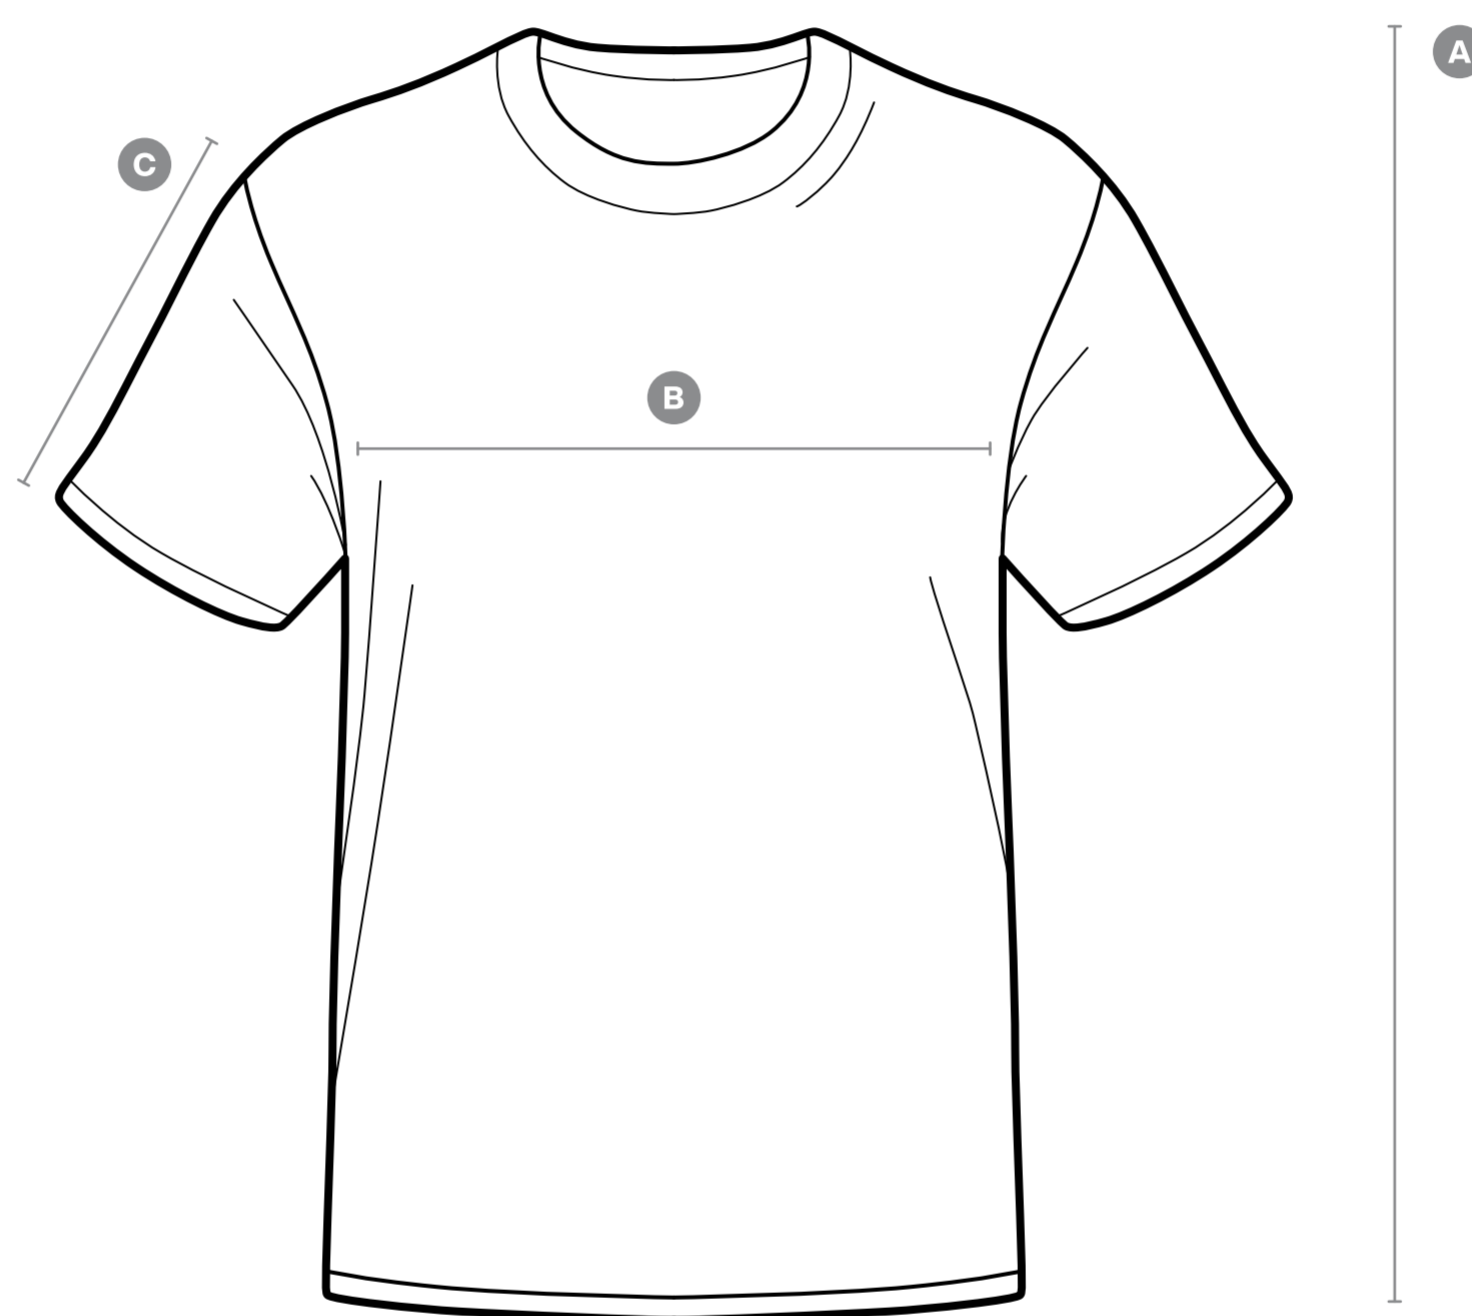

Essential T-Shirt black

± 5% Tolerance

| | XS | S | M | L | XL | XXL |
|--------------------------|-------------|-------------|-------------|-------------|-------------|-------------|
| A Length | 65 | 67 | 69 | 71 | 73 | 75 |
| B 1/2 Chest width | 53 | 55 | 57 | 59 | 61 | 63 |
| C Sleeve length | 21,5 | 22,5 | 23,5 | 24,5 | 25,5 | 26,5 |

Our model wears size S at 166 cm height and 85 cm chest circumference.

Our model wears size M at 177cm height and 97cm chest circumference.